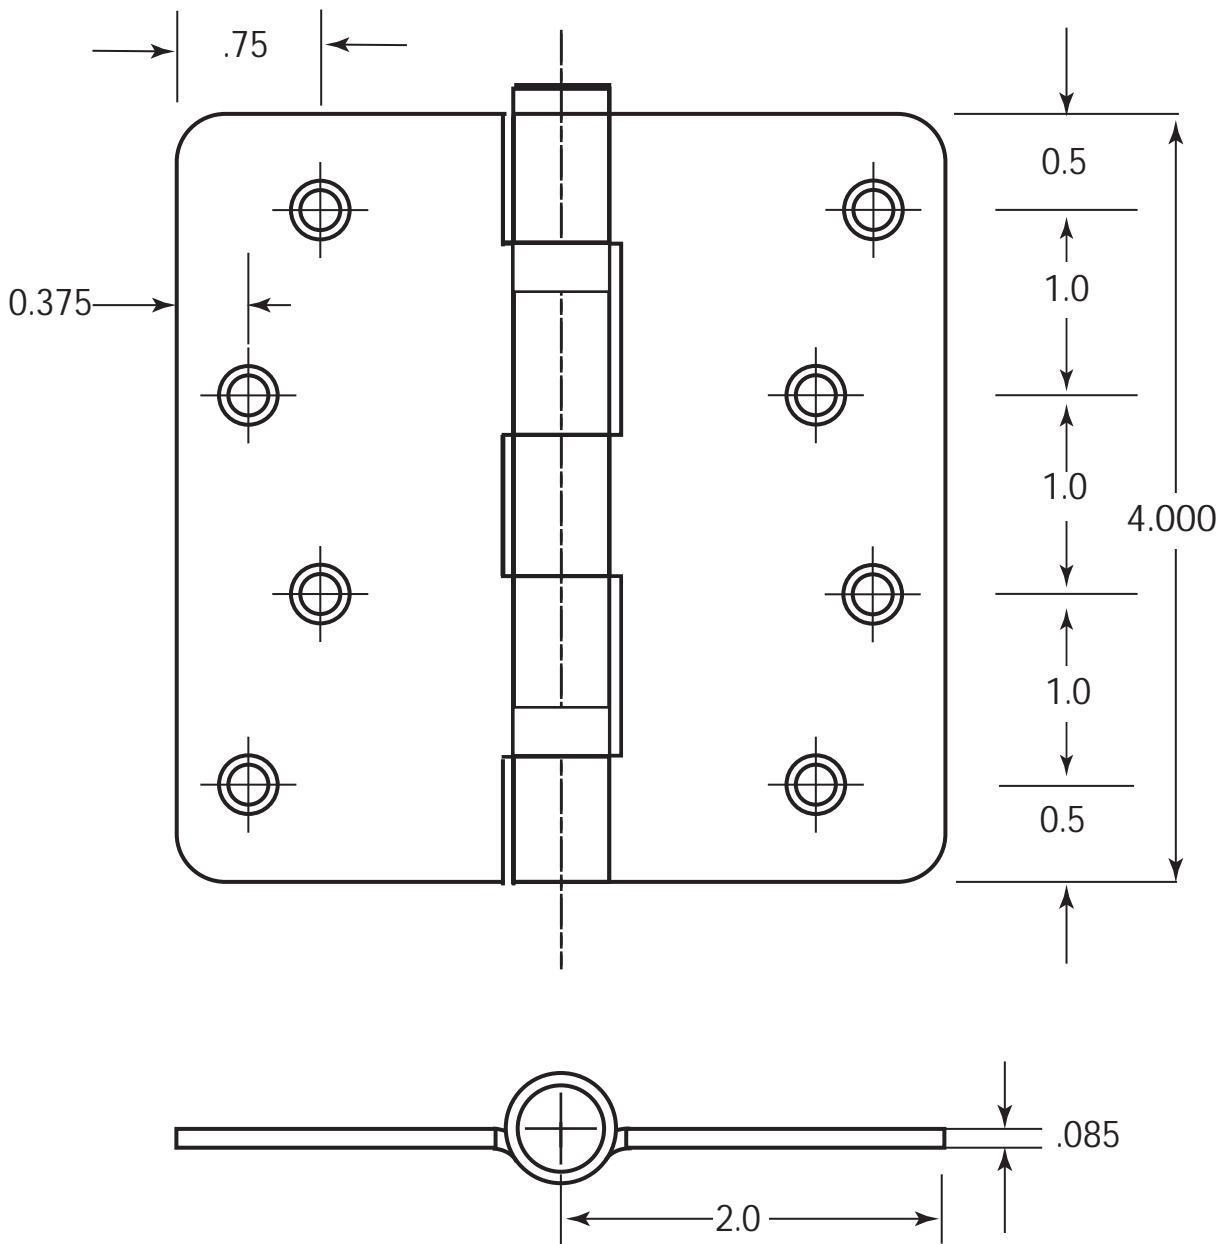

DH20604
 2 Ball Bearing -5 Knuckle
 1/4" Radius Grade 3 Hinge

MATERIAL: STEEL; STAINLESS STEEL; BRASS

1627 Plaza Place
 Myrtle Beach, SC 29577
 800-830-0426

ITEM NO.:	DESCRIPTION:		SCALE:
DH20604	4" X 4" RESIDENTIAL WEIGHT HINGE FULL MORTISE TYPE, TWO BALL BEARING 1/4" RADIUS CORNER		1:1
ANSI:	UNIT:	VERSION:	BY:
---	inches (mm)	ver. 1.0 rev. 01/12	bteves/jsa